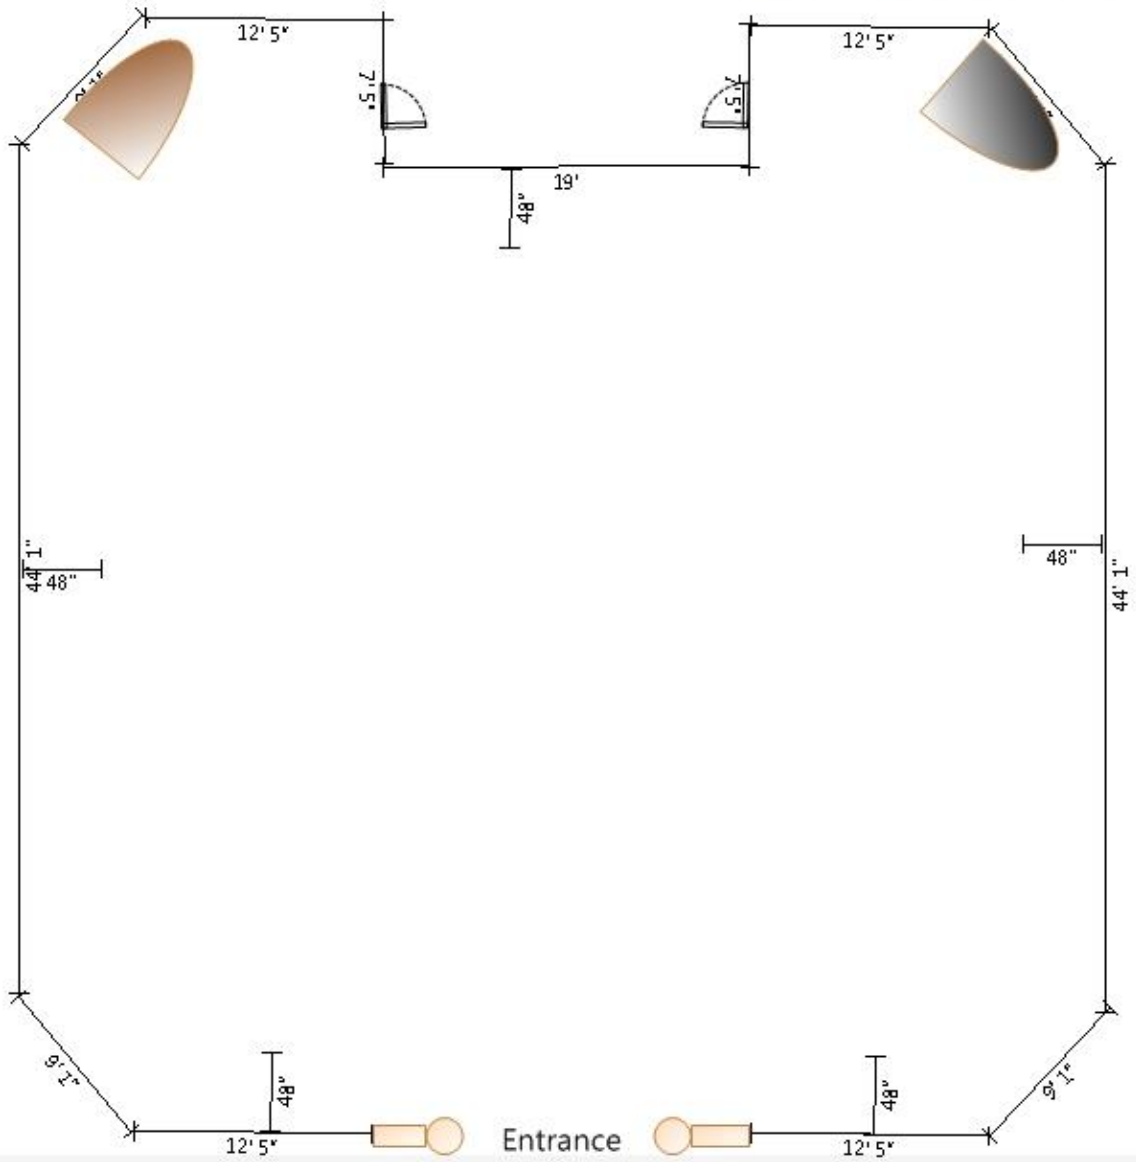

Telfair Academy Floorplans

Telfair Academy Rotunda

All items should be at least 4ft off the walls. If item is over 4 ft, it must be its height plus one foot away from the wall. Example: An item 6 feet tall must be be 7 feet away from the wall.

Telfair Academy Sculpture Gallery

All items should be at least 4ft off the walls and away from sculptures. If item is over 4 ft, it must be its height plus one foot away from the wall. Example: An item 6 feet tall must be 7 feet away from the wall or sculpture